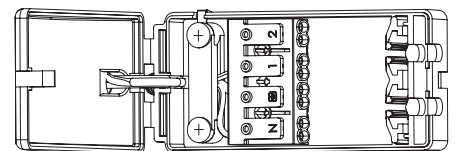

61060

ShieldPLUS Tilt Downlight

FEATURES

- 2 years warranty
- Matt white finish
- Constructed from die cast aluminium alloy & steel
- Fire rated 30/60/90 minutes and acoustically rated
- 30° tilt

SPEC DATA

Product Wattage:	Max. 50W GU10 (required)
Dimmable:	Y
Product Voltage:	220-240V
Hertz:	50/60
IP Rating:	20
Product Weight (KG):	0.29
Cut hole Dia:	83mm
Minimum Cavity Depth:	135mm
Terminal Block:	4-way fast fix
Class:	1

ACCESSORIES

70257, GU10 LED 60°, 3000K
70258, GU10 LED 60°, 4000K
74045, GU10 LED 60°, 6000K
70259, GU10 LED dimmable 60°, 3000K
70260, GU10 LED dimmable 60°, 4000K
74048, GU10 LED dimmable 60°, 6000K

Quick fit