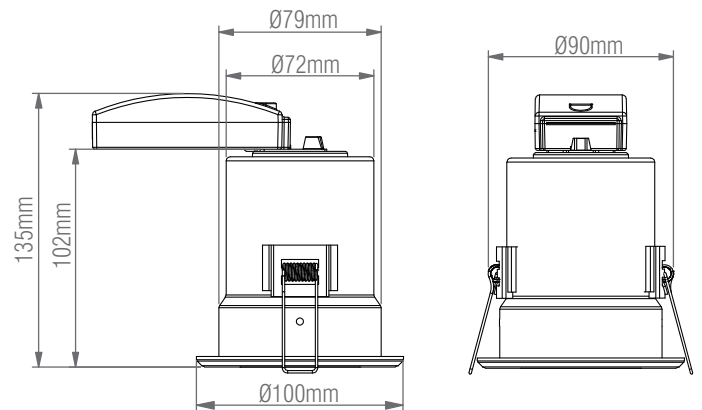

61060

ShieldPLUS Tilt Downlight

FEATURES

- 2 years warranty
- Matt white finish
- Constructed from die cast aluminium alloy & steel
- Fire rated 30/60/90 minutes and acoustically rated
- 30° tilt

SPEC DATA

Product Wattage:	Max. 50W GU10 (required)
Dimmable:	Y
Product Voltage:	220-240V
Hertz:	50/60
IP Rating:	20
Product Weight (KG):	0.29
Cut hole Dia:	83mm
Minimum Cavity Depth:	135mm
Terminal Block:	4-way fast fix
Class:	1

ACCESSORIES

70257, GU10 LED 60°, 3000K
70258, GU10 LED 60°, 4000K
74045, GU10 LED 60°, 6000K
70259, GU10 LED dimmable 60°, 3000K
70260, GU10 LED dimmable 60°, 4000K
74048, GU10 LED dimmable 60°, 6000K

Quick fit