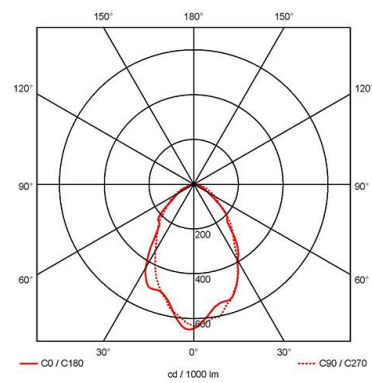

Condor

Condor Twin Spot Non-Maintained Black
Code: ACTSLED/B/3NM

SPARES

ASBP/28/LI	3.2V 5500mAh-6 Li-FePO4 Replacement Battery