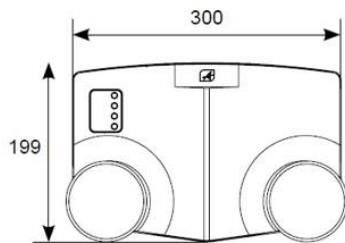

Condor

Condor Twin Spot Non-Maintained Black
Code: ACTSLED/B/3NM

SPARES

ASBP/28/LI	3.2V 5500mAh-6 Li-FePO4 Replacement Battery