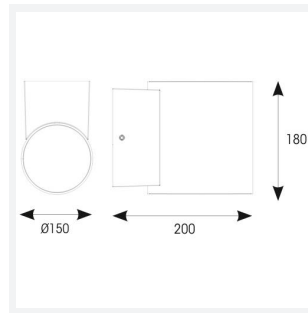

Doppio HP

Doppio HP Single Direction Cool White
Code: ADOSWL/HP

Category	Wall Lights
Application	Hospitality, Outdoor, Retail
Specification	Architectural

PRODUCT FEATURES

- High performance architectural bi-directional wall light suitable for hospitality and retail applications
- Non-dimmable
- Die-cast aluminium construction with graphite paint finish

GENERAL INFORMATION	
Wattage	28W
Lumens Delivered	3200lm
Lm/W	115lm/W
Beam Angle	20
CRI	80
CCT	4000K
Input	220/240V
Operating Temp	-20°C - 50°C
SDCM	3
Product Weight without Packaging	2 kg

TECHNICAL INFORMATION	
Light Source	LED
Colour / Finish	Graphite
IP Rating	IP65
Class Protection	1
Internal / External	Internal / External
Surface / Recessed / Suspended	Wall
Lumen Depreciation	L80 90,000h
Warranty (Years)	5
CE Mark	Yes
Height	180 mm