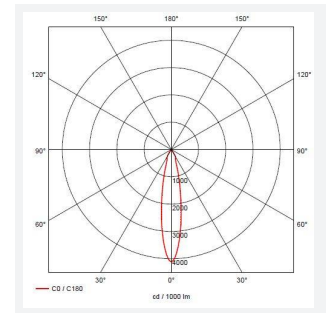

Doppio HP

Doppio HP Single Direction Cool White
Code: ADOSWL/HP

Category	Wall Lights
Application	Hospitality, Outdoor, Retail
Specification	Architectural

PRODUCT FEATURES

- High performance architectural bi-directional wall light suitable for hospitality and retail applications
- Non-dimmable
- Die-cast aluminium construction with graphite paint finish

GENERAL INFORMATION	
Wattage	28W
Lumens Delivered	3200lm
Lm/W	115lm/W
Beam Angle	20
CRI	80
CCT	4000K
Input	220/240V
Operating Temp	-20°C - 50°C
SDCM	3
Product Weight without Packaging	2 kg

TECHNICAL INFORMATION	
Light Source	LED
Colour / Finish	Graphite
IP Rating	IP65
Class Protection	1
Internal / External	Internal / External
Surface / Recessed / Suspended	Wall
Lumen Depreciation	L80 90,000h
Warranty (Years)	5
CE Mark	Yes
Height	180 mm