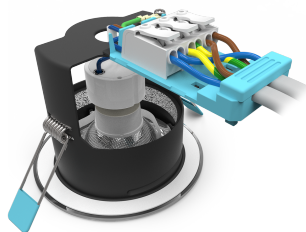

Category	Downlights
Application	Hospitality, Residential, Retail
Specification	Architectural

Edge GU10 Fire Rated

Edge GU10 Fire Rated Downlight Matt White
Code: AEFRD/MW

- Compact Fire Rated downlight for shallow ceiling voids suitable for residential and hospitality applications (product supplied less lamp)
- Push fit terminals for fast loop-in, loop-out wiring
- Ultra-slim bezel profile

- Protective sheathing spring clips for ease of installation and ceiling protection
- Twistlock lamp retaining ring for ease of lamp replacement
- Option to add Bluetooth and WiFi enabled smart Wiz GU10 lamp

GENERAL INFORMATION	
Wattage	50W
Input	220-240V
Operating Temp	0°C - 25°C
Cut-Out Size	76mm
Product Weight without Packaging	0.176 kg

TECHNICAL INFORMATION	
Light Source	GU10
Colour / Finish	Matt White
Fire Rated	Yes
IP Rating	IP20
Class Protection	1
Internal / External	Internal
Surface / Recessed / Suspended	Recessed
Warranty (Years)	5
CE Mark	Yes
Diameter	90 mm
Height	105 mm
Accessories	AEFRISD