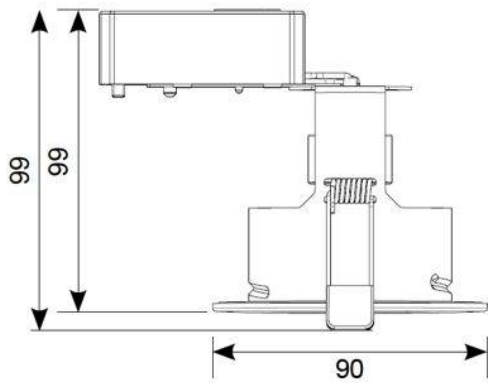

Edge GU10 Fire Rated

Edge GU10 Fire Rated Downlight Matt White
Code: AEFRD/MW

ACCESSORIES

AEFRISD Edge GU10 IP65 Fire Rated Downlight Insulation Support