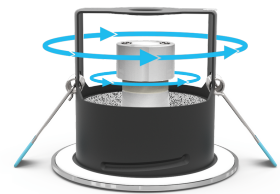

Category	Downlights
Application	Hospitality, Residential, Retail
Specification	Architectural

Edge GU10 Fire Rated

Edge GU10 Fire Rated Downlight Matt White
Code: AEFRD/MW

- Compact Fire Rated downlight for shallow ceiling voids suitable for residential and hospitality applications (product supplied less lamp)
- Push fit terminals for fast loop-in, loop-out wiring
- Ultra-slim bezel profile

- Protective sheathing spring clips for ease of installation and ceiling protection
- Twistlock lamp retaining ring for ease of lamp replacement
- Option to add Bluetooth and WiFi enabled smart Wiz GU10 lamp

GENERAL INFORMATION	
Wattage	50W
Input	220-240V
Operating Temp	0°C - 25°C
Cut-Out Size	76mm
Product Weight without Packaging	0.176 kg

TECHNICAL INFORMATION	
Light Source	GU10
Colour / Finish	Matt White
Fire Rated	Yes
IP Rating	IP20
Class Protection	1
Internal / External	Internal
Surface / Recessed / Suspended	Recessed
Warranty (Years)	5
CE Mark	Yes
Diameter	90 mm
Height	105 mm
Accessories	AEFRISD