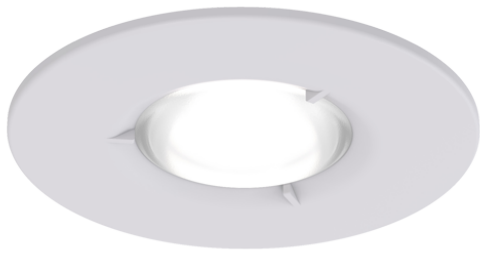

Category	Downlights
Application	Hospitality, Residential, Retail
Specification	Architectural

Edge GU10 Fire Rated

Edge GU10 Fire Rated Downlight Matt White
Code: AEFRD/MW

- Compact Fire Rated downlight for shallow ceiling voids suitable for residential and hospitality applications (product supplied less lamp)
- Push fit terminals for fast loop-in, loop-out wiring
- Ultra-slim bezel profile

- Protective sheathing spring clips for ease of installation and ceiling protection
- Twistlock lamp retaining ring for ease of lamp replacement
- Option to add Bluetooth and WiFi enabled smart Wiz GU10 lamp

GENERAL INFORMATION	
Wattage	50W
Input	220-240V
Operating Temp	0°C - 25°C
Cut-Out Size	76mm
Product Weight without Packaging	0.176 kg

TECHNICAL INFORMATION	
Light Source	GU10
Colour / Finish	Matt White
Fire Rated	Yes
IP Rating	IP20
Class Protection	1
Internal / External	Internal
Surface / Recessed / Suspended	Recessed
Warranty (Years)	5
CE Mark	Yes
Diameter	90 mm
Height	105 mm
Accessories	AEFRISD

Category	Downlights
Application	Hospitality, Residential, Retail
Specification	Architectural

Edge GU10 Fire Rated

Edge GU10 Fire Rated Downlight Matt White
Code: AEFRD/MW

ACCESSORIES

AEFRISD Edge GU10 IP65 Fire Rated Downlight Insulation Support