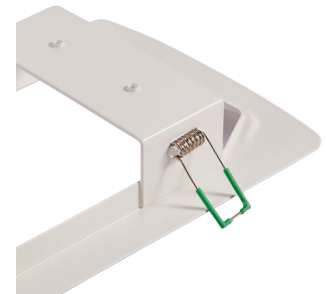

# Guardian

Guardian Bulkhead Semi-Recessing Kit White  
**Code:** AGLED/KIT

- Compatible with Guardian bulkheads

- Compatible with Guardian bulkheads

GENERAL INFORMATION	
Product Weight without Packaging	0.37

TECHNICAL INFORMATION	
Colour / Finish	White
Internal / External	Internal
Surface / Recessed / Suspended	Recessed

<b>Category</b>	Emergency
<b>Application</b>	Ancillary, Commercial, Education, Healthcare, Hospitality, Industrial, Retail
<b>Specification</b>	Performance

# Guardian

Guardian Bulkhead Semi-Recessing Kit White  
**Code:** AGLED/KIT

## ACCESSORIES

AGLED/3M

Guardian Bulkhead Maintained / Non-Maintained White