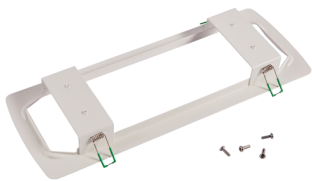

# Guardian

Guardian Bulkhead Semi-Recessing Kit White  
**Code:** AGLED/KIT

- Compatible with Guardian bulkheads

- Compatible with Guardian bulkheads

GENERAL INFORMATION	
Product Weight without Packaging	0.37

TECHNICAL INFORMATION	
Colour / Finish	White
Internal / External	Internal
Surface / Recessed / Suspended	Recessed

<b>Category</b>	Emergency
<b>Application</b>	Ancillary, Commercial, Education, Healthcare, Hospitality, Industrial, Retail
<b>Specification</b>	Performance

# Guardian

Guardian Bulkhead Semi-Recessing Kit White  
**Code:** AGLED/KIT

## ACCESSORIES

AGLED/3M

Guardian Bulkhead Maintained / Non-Maintained White