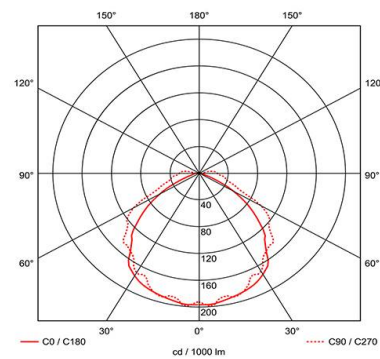

Harrier

Harrier IP65 Blade Exit Sign Double Sided Legend Arrow Down
Code: AHARLED/L/AD

ACCESSORIES

AHARLED/3M/ST

Harrier IP65 Blade Exit Sign Maintained / Non-Maintained
White