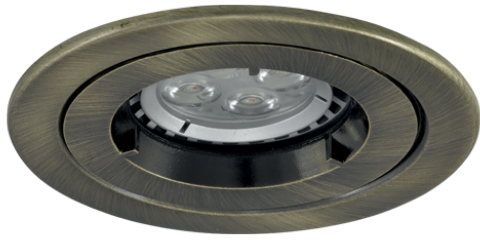

Category	Downlights
Application	Ancillary, Residential, Retail
Specification	Architectural

iCage Mini GU10 Fire Rated

iCage Mini GU10 Die-Cast Fire Rated Downlight Antique Brass
Code: AMICD/AB

- Compact Fire Rated downlight for shallow ceiling voids suitable for residential and hospitality applications (product supplied less lamp)
- Protective polycarbonate spring clip covers for ceiling protection and ease of installation
- Extra large terminals for fast loop-in, loop-out wiring
- Ultra-slim bezel profile
- Suitable for standard GU10 LED or halogen lamps retrofit
- Dedicated forward heat lamps NOT required
- Twistlock lamp retaining ring for ease of lamp replacement
- Option to add Bluetooth and WiFi enabled smart WiZ GU10 lamp

GENERAL INFORMATION	
Wattage	50W
Input	220-240V
Operating Temp	0°C - 25°C
Cut-Out Size	76mm
Product Weight without Packaging	0.248 kg

TECHNICAL INFORMATION	
Light Source	GU10
Colour / Finish	Antique Brass
Fire Rated	Yes
IP Rating	IP20
Class Protection	1
Internal / External	Internal
Surface / Recessed / Suspended	Recessed
Warranty (Years)	Life
CE Mark	Yes
Diameter	90 mm
Height	94 mm

Category	Downlights
Application	Ancillary, Residential, Retail
Specification	Architectural

iCage Mini GU10 Fire Rated

iCage Mini GU10 Die-Cast Fire Rated Downlight Antique Brass
Code: AMICD/AB