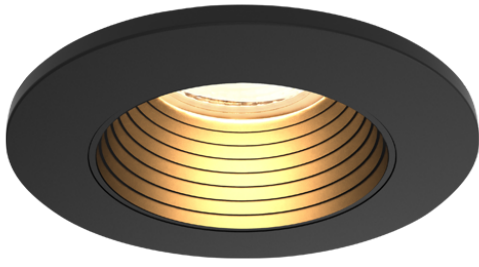

Category	Downlights
Application	Ancillary, Hospitality, Residential, Retail
Specification	Architectural

Prism Pro Anti-Glare Bezel

Prism Pro CCT Anti-Glare Bezel Black & Black

Code: APRILEDPBZ/AG/BB

- Bezel accessory for downlight
- Matt black with matt black insert
- Compatible with Prism Pro LED CCT Anti-Glare FRD

GENERAL INFORMATION	
Product Weight without Packaging	0.295

TECHNICAL INFORMATION	
Colour / Finish	Matt Black
Internal / External	Internal
Diameter	88 mm
Height	4 mm

Category	Downlights
Application	Ancillary, Hospitality, Residential, Retail
Specification	Architectural

Prism Pro Anti-Glare Bezel

Prism Pro CCT Anti-Glare Bezel Black & Black
Code: APRILEDPBZ/AG/BB