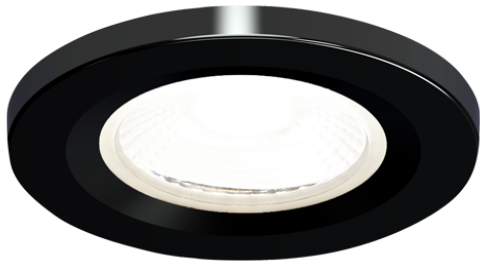

Category	Downlights
Application	Ancillary, Hospitality, Residential, Retail
Specification	Architectural

Prism Pro Mini Bezel

Prism Pro Mini CCT Matt Black Bezel

Code: APRILEDP/MINIBZ/BLK

- Prism Pro Mini CCT Matt Black Bezel

GENERAL INFORMATION	
Product Weight without Packaging	0.004

TECHNICAL INFORMATION	
Colour / Finish	Black
Internal / External	Internal
Diameter	55 mm
Height	4 mm

Category	Downlights
Application	Ancillary, Hospitality, Residential, Retail
Specification	Architectural

Prism Pro Mini Bezel

Prism Pro Mini CCT Matt Black Bezel
Code: APRILEDP/MINIBZ/BLK