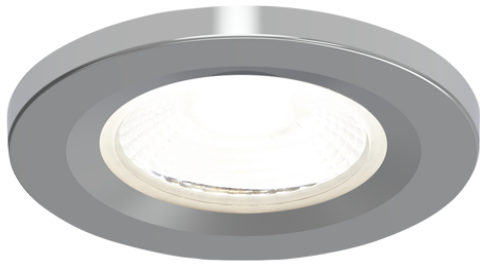

Category	Downlights
Application	Ancillary, Hospitality, Residential, Retail
Specification	Architectural

Prism Pro Mini Bezel

Prism Pro Mini CCT Chrome Bezel

Code: APRILEDP/MINIBZ/CH

- Prism Pro Mini CCT Chrome Bezel

GENERAL INFORMATION	
Product Weight without Packaging	0.004

TECHNICAL INFORMATION	
Colour / Finish	Chrome
Internal / External	Internal
Diameter	55 mm
Height	4 mm

Category	Downlights
Application	Ancillary, Hospitality, Residential, Retail
Specification	Architectural

Prism Pro Mini Bezel

Prism Pro Mini CCT Chrome Bezel

Code: APRILEDP/MINIBZ/CH