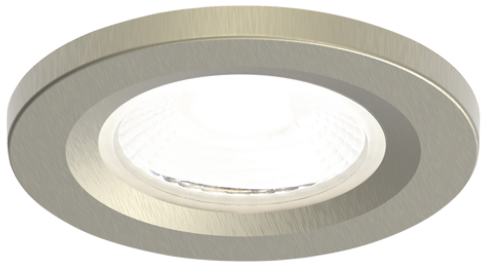

Category	Downlights
Application	Ancillary, Hospitality, Residential, Retail
Specification	Architectural

Prism Pro Mini Bezel

Prism Pro Mini CCT Satin Chrome Bezel

Code: APRILEDP/MINIBZ/SC

- Prism Pro Mini CCT Satin Chrome Bezel

GENERAL INFORMATION	
Product Weight without Packaging	0.004

TECHNICAL INFORMATION	
Colour / Finish	Satin Chrome
Internal / External	Internal
Diameter	55 mm
Height	4 mm

Category	Downlights
Application	Ancillary, Hospitality, Residential, Retail
Specification	Architectural

Prism Pro Mini Bezel

Prism Pro Mini CCT Satin Chrome Bezel
Code: APRILEDP/MINIBZ/SC