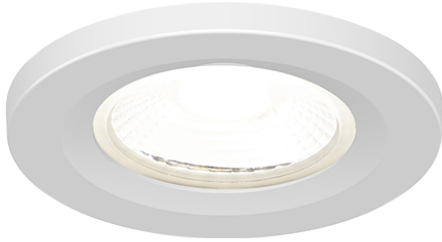

Category	Downlights
Application	Ancillary, Hospitality, Residential, Retail
Specification	Architectural

Prism Pro Mini Fire Rated

Prism Pro Mini CCT Fire Rated Downlight

Code: APRILEDP/MINI/CCT

- Ultra slim remote driver with loop-in, loop-out push fit terminals provide an easy and efficient installation
- Can be used as the sole light source or as a complimentary product to Prism Pro / Prism Pro Anti-Glare
- Detachable LED driver for fast fix install
- Fully tested for 30, 60 and 90 minute ceiling types to meet Part B of Building Regulations

- Ultra slim remote driver with loop-in, loop-out push fit terminals provide an easy and efficient installation
- Unique angled LED driver for easy installation through the smaller downlight cut out
- Low profile design and arched remote driver allows installation into shallow ceiling voids
- Fully tested to meet Part C (moisture), Part E (acoustic) and Part L (energy) of Building Regulations

GENERAL INFORMATION	
Wattage	5W
Lumens Delivered	450lm (4000K)
Lm/W	90lm/W (4000K)
Beam Angle	60
CRI	80
CCT	2700/3000/4000/6000K
Input	220-240V
Operating Temp	-5°C - 25°C
SDCM	6
UGR	29
Cut-Out Size	42mm
Product Weight without Packaging	0.162 kg

TECHNICAL INFORMATION	
Light Source	LED
Colour / Finish	White
Fire Rated	Yes
IP Rating	IP65
Class Protection	2
Internal / External	Internal
Surface / Recessed / Suspended	Recessed
Lumen Depreciation	L80 54,000h
Warranty (Years)	5
CE Mark	Yes
Diameter	55 mm
Height	57 mm
Accessories	APRILEDP/MINIBZ/BLK, APRILEDP/MINIBZ/CH, APRILEDP/MINIBZ/SC, ACFLP/3