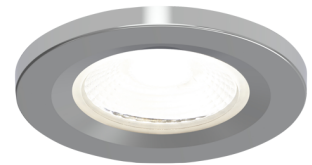

Category	Downlights
Application	Ancillary, Hospitality, Residential, Retail
Specification	Architectural

Prism Pro Mini Fire Rated

Prism Pro Mini CCT Fire Rated Downlight

Code: APRILEDP/MINI/CCT

- Ultra slim remote driver with loop-in, loop-out push fit terminals provide an easy and efficient installation
- Can be used as the sole light source or as a complimentary product to Prism Pro / Prism Pro Anti-Glare
- Detachable LED driver for fast fix install
- Fully tested for 30, 60 and 90 minute ceiling types to meet Part B of Building Regulations

- Ultra slim remote driver with loop-in, loop-out push fit terminals provide an easy and efficient installation
- Unique angled LED driver for easy installation through the smaller downlight cut out
- Low profile design and arched remote driver allows installation into shallow ceiling voids
- Fully tested to meet Part C (moisture), Part E (acoustic) and Part L (energy) of Building Regulations

GENERAL INFORMATION	
Wattage	5W
Lumens Delivered	450lm (4000K)
Lm/W	90lm/W (4000K)
Beam Angle	60
CRI	80
CCT	2700/3000/4000/6000K
Input	220-240V
Operating Temp	-5°C - 25°C
SDCM	6
UGR	29
Cut-Out Size	42mm
Product Weight without Packaging	0.162 kg

TECHNICAL INFORMATION	
Light Source	LED
Colour / Finish	White
Fire Rated	Yes
IP Rating	IP65
Class Protection	2
Internal / External	Internal
Surface / Recessed / Suspended	Recessed
Lumen Depreciation	L80 54,000h
Warranty (Years)	5
CE Mark	Yes
Diameter	55 mm
Height	57 mm
Accessories	APRILEDP/MINIBZ/BLK, APRILEDP/MINIBZ/CH, APRILEDP/MINIBZ/SC, ACFLP/3