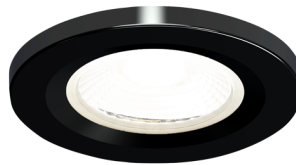

Category	Downlights
Application	Ancillary, Hospitality, Residential, Retail
Specification	Architectural

Prism Pro Mini Fire Rated

Prism Pro Mini CCT Fire Rated Downlight

Code: APRILEDP/MINI/CCT

- Ultra slim remote driver with loop-in, loop-out push fit terminals provide an easy and efficient installation
- Can be used as the sole light source or as a complimentary product to Prism Pro / Prism Pro Anti-Glare
- Detachable LED driver for fast fix install
- Fully tested for 30, 60 and 90 minute ceiling types to meet Part B of Building Regulations

- Ultra slim remote driver with loop-in, loop-out push fit terminals provide an easy and efficient installation
- Unique angled LED driver for easy installation through the smaller downlight cut out
- Low profile design and arched remote driver allows installation into shallow ceiling voids
- Fully tested to meet Part C (moisture), Part E (acoustic) and Part L (energy) of Building Regulations

GENERAL INFORMATION	
Wattage	5W
Lumens Delivered	450lm (4000K)
Lm/W	90lm/W (4000K)
Beam Angle	60
CRI	80
CCT	2700/3000/4000/6000K
Input	220-240V
Operating Temp	-5°C - 25°C
SDCM	6
UGR	29
Cut-Out Size	42mm
Product Weight without Packaging	0.162 kg

TECHNICAL INFORMATION	
Light Source	LED
Colour / Finish	White
Fire Rated	Yes
IP Rating	IP65
Class Protection	2
Internal / External	Internal
Surface / Recessed / Suspended	Recessed
Lumen Depreciation	L80 54,000h
Warranty (Years)	5
CE Mark	Yes
Diameter	55 mm
Height	57 mm
Accessories	APRILEDP/MINIBZ/BLK, APRILEDP/MINIBZ/CH, APRILEDP/MINIBZ/SC, ACFLP/3