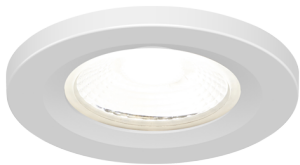

Category	Downlights
Application	Ancillary, Hospitality, Residential, Retail
Specification	Architectural

Prism Pro Mini Fire Rated

Prism Pro Mini CCT Fire Rated Downlight

Code: APRILEDP/MINI/CCT

- Ultra slim remote driver with loop-in, loop-out push fit terminals provide an easy and efficient installation
- Can be used as the sole light source or as a complimentary product to Prism Pro / Prism Pro Anti-Glare
- Detachable LED driver for fast fix install
- Fully tested for 30, 60 and 90 minute ceiling types to meet Part B of Building Regulations

- Ultra slim remote driver with loop-in, loop-out push fit terminals provide an easy and efficient installation
- Unique angled LED driver for easy installation through the smaller downlight cut out
- Low profile design and arched remote driver allows installation into shallow ceiling voids
- Fully tested to meet Part C (moisture), Part E (acoustic) and Part L (energy) of Building Regulations

GENERAL INFORMATION	
Wattage	5W
Lumens Delivered	450lm (4000K)
Lm/W	90lm/W (4000K)
Beam Angle	60
CRI	80
CCT	2700/3000/4000/6000K
Input	220-240V
Operating Temp	-5°C - 25°C
SDCM	6
UGR	29
Cut-Out Size	42mm
Product Weight without Packaging	0.162 kg

TECHNICAL INFORMATION	
Light Source	LED
Colour / Finish	White
Fire Rated	Yes
IP Rating	IP65
Class Protection	2
Internal / External	Internal
Surface / Recessed / Suspended	Recessed
Lumen Depreciation	L80 54,000h
Warranty (Years)	5
CE Mark	Yes
Diameter	55 mm
Height	57 mm
Accessories	APRILEDP/MINIBZ/BLK, APRILEDP/MINIBZ/CH, APRILEDP/MINIBZ/SC, ACFLP/3