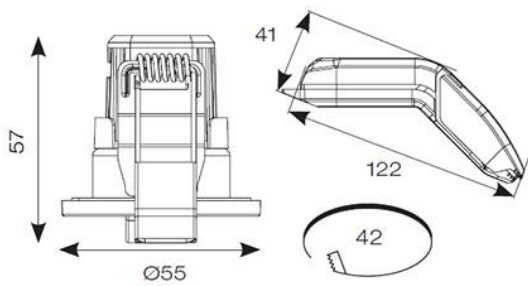

Prism Pro Mini Fire Rated

Prism Pro Mini CCT Fire Rated Downlight
Code: APRILEDP/MINI/CCT