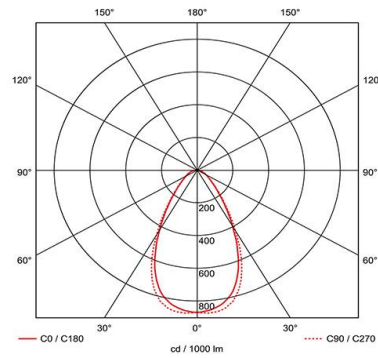

Prism Pro Mini Fire Rated

Prism Pro Mini CCT Fire Rated Downlight
Code: APRILEDP/MINI/CCT