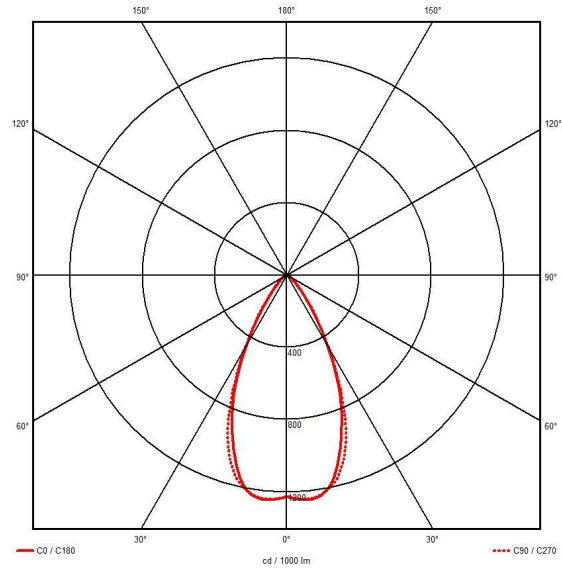

Primo Libero

Primo Libero 1 Three Circuit Cool White DALI White
Code: APRL1/P3/1/CW/W/DD3

ACCESSORIES

APRT/P3/1M/1/W	Primo Three Circuit 1 Metre White
APRT/P3/2M/1/W	Primo Three Circuit 2 Metre White
APRT/P3/EC/1/W	Primo Three Circuit End Cap White
APRT/P3/FC/1/W	Primo Three Circuit Flexible Connector White
APRT/P3/LC/L/1/W	Primo Three Circuit L Connector Left White
APRT/P3/LC/R/1/W	Primo Three Circuit L Connector Right White
APRT/P3/LE/L/1/W	Primo Three Circuit Live End Left White
APRT/P3/LE/R/1/W	Primo Three Circuit Live End Right White
APRT/P3/MJ/1/W	Primo Three Circuit Mini Joiner White
APRT/P3/SC/1/W	Primo Three Circuit Straight Connector White