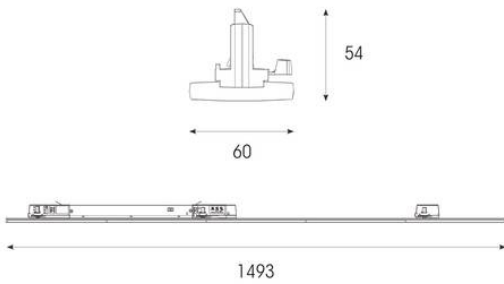

Primo Libero

Primo Libero 1 Three Circuit Cool White DALI White
Code: APRL1/P3/1/CW/W/DD3

ACCESSORIES

APRT/P3/1M/1/W	Primo Three Circuit 1 Metre White
APRT/P3/2M/1/W	Primo Three Circuit 2 Metre White
APRT/P3/EC/1/W	Primo Three Circuit End Cap White
APRT/P3/FC/1/W	Primo Three Circuit Flexible Connector White
APRT/P3/LC/L/1/W	Primo Three Circuit L Connector Left White
APRT/P3/LC/R/1/W	Primo Three Circuit L Connector Right White
APRT/P3/LE/L/1/W	Primo Three Circuit Live End Left White
APRT/P3/LE/R/1/W	Primo Three Circuit Live End Right White
APRT/P3/MJ/1/W	Primo Three Circuit Mini Joiner White
APRT/P3/SC/1/W	Primo Three Circuit Straight Connector White