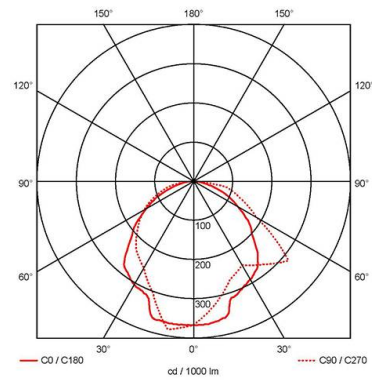

SPARES

ASBP/19

6.4V 1500mAh LiFePO4 Lithium Replacement Battery