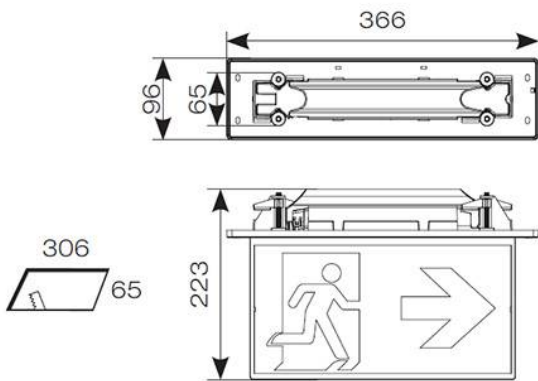

SPARES

ASBP/19

6.4V 1500mAh LiFePO4 Lithium Replacement Battery