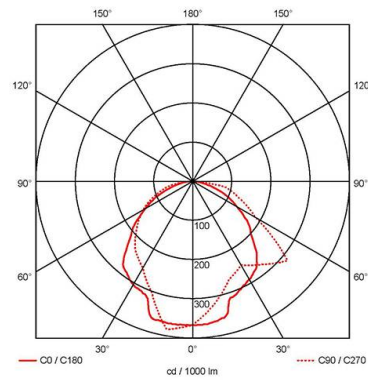

Razzo

Razzo Lithium Recessed Exit Sign Maintained / Non-Maintained White
Code: ARAZLED/LI/3M/DA

SPARES	
ASBP/19	6.4V 1500mAh LiFePO4 Lithium Replacement Battery