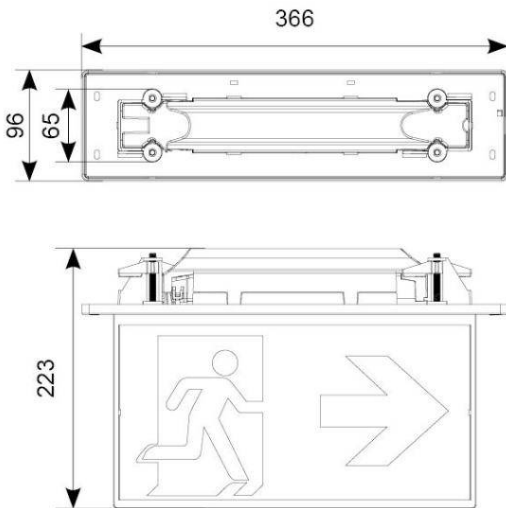

Razzo

Razzo Lithium Recessed Exit Sign Maintained / Non-Maintained White
Code: ARAZLED/LI/3M/DA

SPARES	
ASBP/19	6.4V 1500mAh LiFePO4 Lithium Replacement Battery