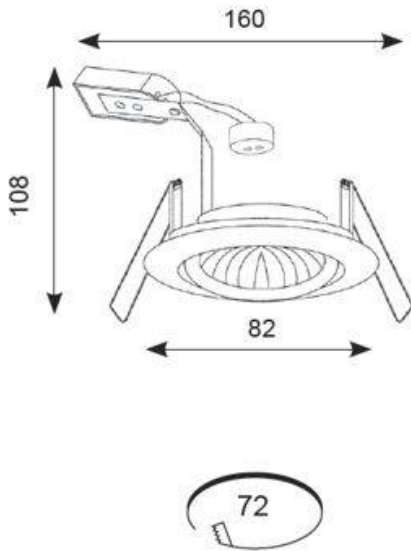

Twistlock GU10

Twistlock GU10 Die-Cast Downlight Antique Brass
Code: ATLD/AB

ACCESSORIES

ATL/BA

Twistlock GU10 Baffle Adaptor