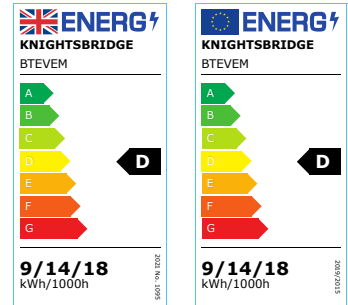

DATASHEET

BTEVEM

BT EVO 230V IP65 IK10 Adjustable Wattage and CCT Emergency LED Bulkhead

www.mlaccessories.co.uk

MLA PART CODE	BTEVEM
DESCRIPTION	BT EVO 230V IP65 IK10 Adjustable Wattage and CCT Emergency LED Bulkhead
NET WEIGHT (KG)	0.9
FINISH	White
DIFFUSER	Opal
DIMENSIONS (MM)	Diameter - 300 Projection - 65
CONSTRUCTION	Construction - Polycarbonate
CLASS	II
IP RATING	IP65
IK RATING	IK10
WATTAGE (W)	9/14/18
LAMP TECHNOLOGY	SMD LED
LUMENS (LM)	890/930/915,1295/1400/1330,1520/1750/1585
LUMENS LIGHT SOURCE ONLY (LM)	1215/1900/2300
LUMEN TOLERANCE	5%
EFFICACY (LM/W)	136/136/134
LUMENS EMERGENCY MODE (LM)	120
CIRCUIT WATTAGE (W)	8.9/13.6/16.8
CCT	3000/4000/5700K
LIGHT COLOUR	CCT
CRI	>85
SDCM	<6
RUNNING CURRENT (A)	0.044/0.062/0.076
DISPLACEMENT FACTOR	>0.7
SVM	0.05
PST-LM	0.15
L70B50 LIFESPAN (HRS)	50,000
DIMMABLE	No

EMERGENCY	Maintained / Non-maintained / Switched
OPERATING TEMPERATURE	-20~35°C
INPUT VOLTAGE	230V 50Hz
DRIVER	DRIVER TYPE - Constant Current MAX. OUTPUT - 16.2W OUTPUT CURRENT - 360mA POWER FACTOR - 0.97 EFFICIENCY FULL LOAD - 0.87 ISOLATION - SELV AMBIENT TEMPERATURE (Ta) - -20~50°C CASE TEMPERATURE (Tc) - 85°C
BATTERY INCLUDED	Yes
WARRANTY	5year(s)
WARRANTY INFORMATION	including battery
ORIGIN OF MANUFACTURE	China
DECLARATION OF CONFORMITY (HELD ON FILE)	Yes
EAN	5056270852370